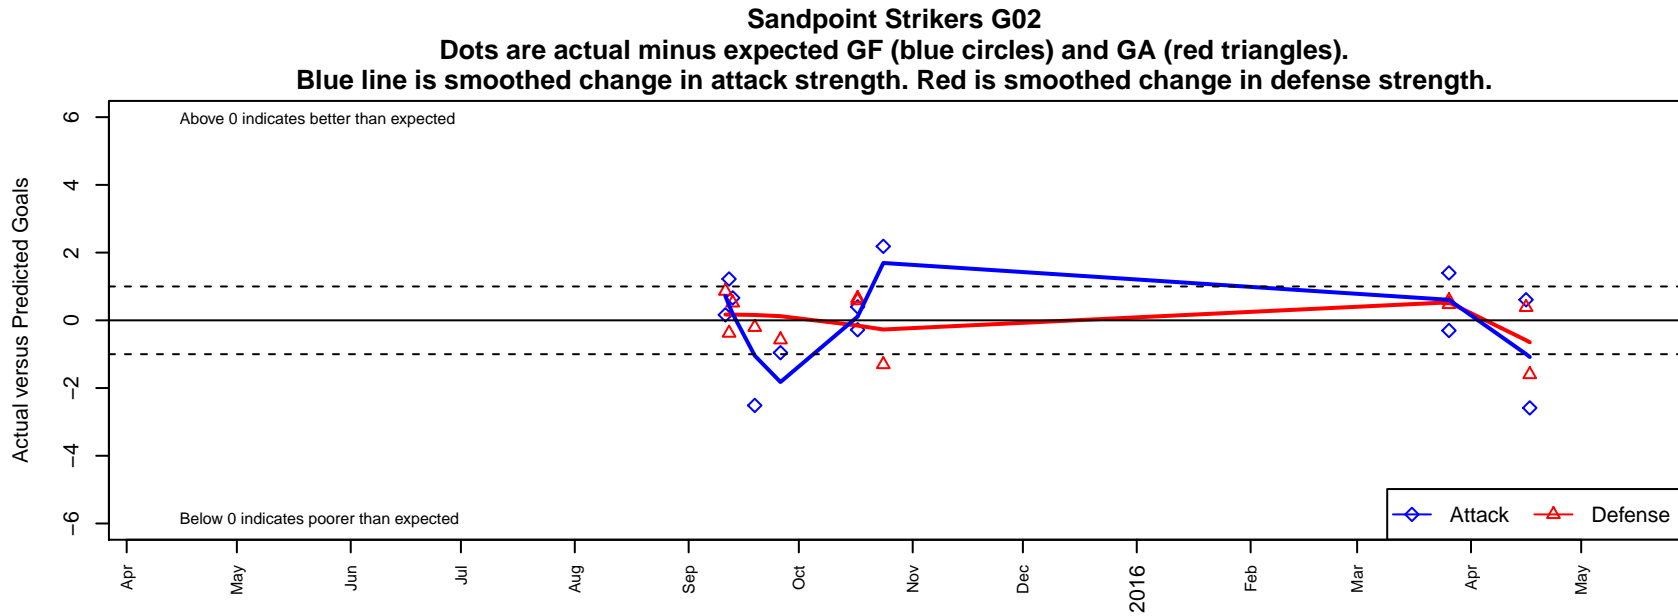

Sandpoint Strikers G02

Sandpoint Strikers FC
 Sandpoint, ID
 G02 total strength=752
 attack=0.96 defense=0.75
 fall league = NWL Group 1 U13
 spr league = Spr NWL U12/U13
 notes= Ireland–Francis 2013;
 McLaughlin 2014–5

**attack and defense variance (black dot)
relative to other teams
and top 10 in region**

**attack and defense rating
relative to others at age
and all opponents in last 13 months**

Performance relative to 13 month average