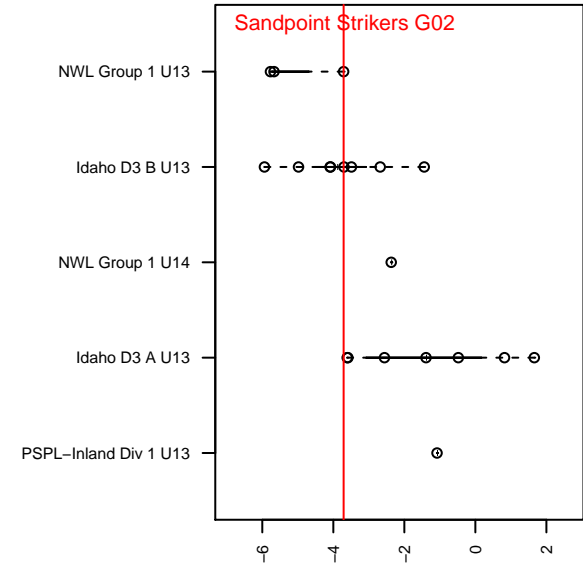

Sandpoint Strikers G02

Sandpoint Strikers FC
 Sandpoint, ID
 G02 total strength=752
 attack=0.96 defense=0.75
 fall league = NWL Group 1 U13
 spr league = Spr NWL U12/U13
 notes= Ireland–Francis 2013;
 McLaughlin 2014–5

alt names used:
 SANDPOINT STRIKERS FC MCLAUGHLIN
 SANDPOINT STRIKERS FCMCLAUGHLIN
 SANDPOINT STRIKERS FC EDDY/WILLIAMS
 SANDPOINT STRIKERS FC MCLAUGHLIN

Venues played:
 2015 Pend Orielle Cup Gold
 2015 NWL Group 1 U13
 2015 Spr NWL U12/U13 U13

**attack and defense variance (black dot)
relative to other teams
and top 10 in region**

**attack and defense rating
relative to others at age
and all opponents in last 13 months**

Performance relative to 13 month average